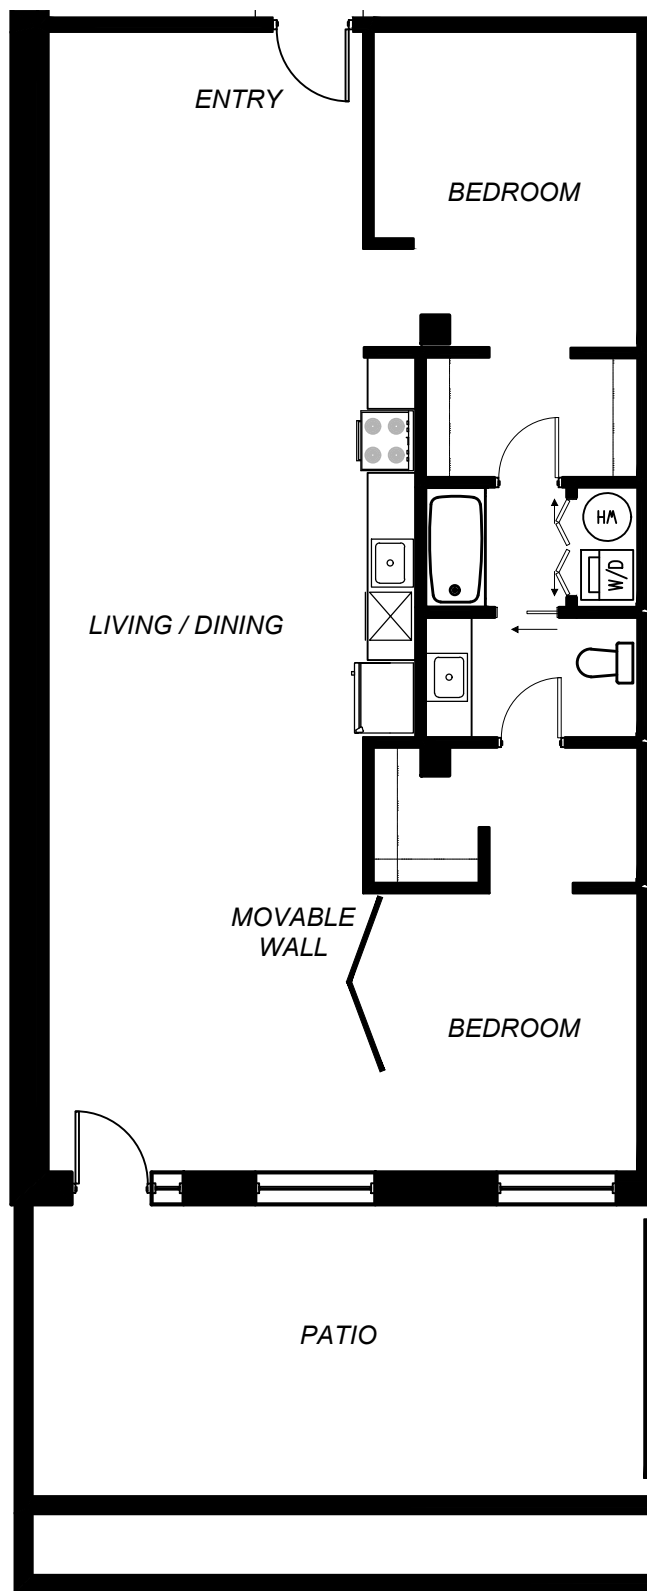

2020 Delmar / 2017 Washington Blvd., St. Louis, Missouri 63103

majesticstovelofts.com

314-621-4054

LEAVITT BOX ~
 UNIT LL02 - 1,167 sqft.

majesticstovelofts.com

314-621-4054

MAJESTIC STOVE LOFTS

2020 Delmar / 2017 Washington Blvd., St. Louis, Missouri 63103

LEAVITT BOX ~
UNIT LL03 - 1,061 sqft.

majesticstovelofts.com

314-621-4054

MAJESTIC STOVE LOFTS

2020 Delmar / 2017 Washington Blvd., St. Louis, Missouri 63103

LEAVITT BOX ~
UNIT LL04 - 1,061 sqft.

MAJESTIC STOVE LOFTS
2020 Delmar / 2017 Washington Blvd., St. Louis, Missouri 63103

majesticstovelofts.com
314-621-4054

majesticstovelofts.com

314-621-4054

MAJESTIC STOVE LOFTS

2020 Delmar / 2017 Washington Blvd., St. Louis, Missouri 63103

LEAVITT BOX ~
MAIN FLOOR PLAN

LEAVITT BOX ~
UNIT L101 - 850 sqft.

MAJESTIC STOVE LOFTS
2020 Delmar / 2017 Washington Blvd., St. Louis, Missouri 63103

majesticstovelofts.com
314-621-4054

LEAVITT BOX ~
UNIT L102 - 1,167 sqft.

MAJESTIC STOVE LOFTS
2020 Delmar / 2017 Washington Blvd., St. Louis, Missouri 63103