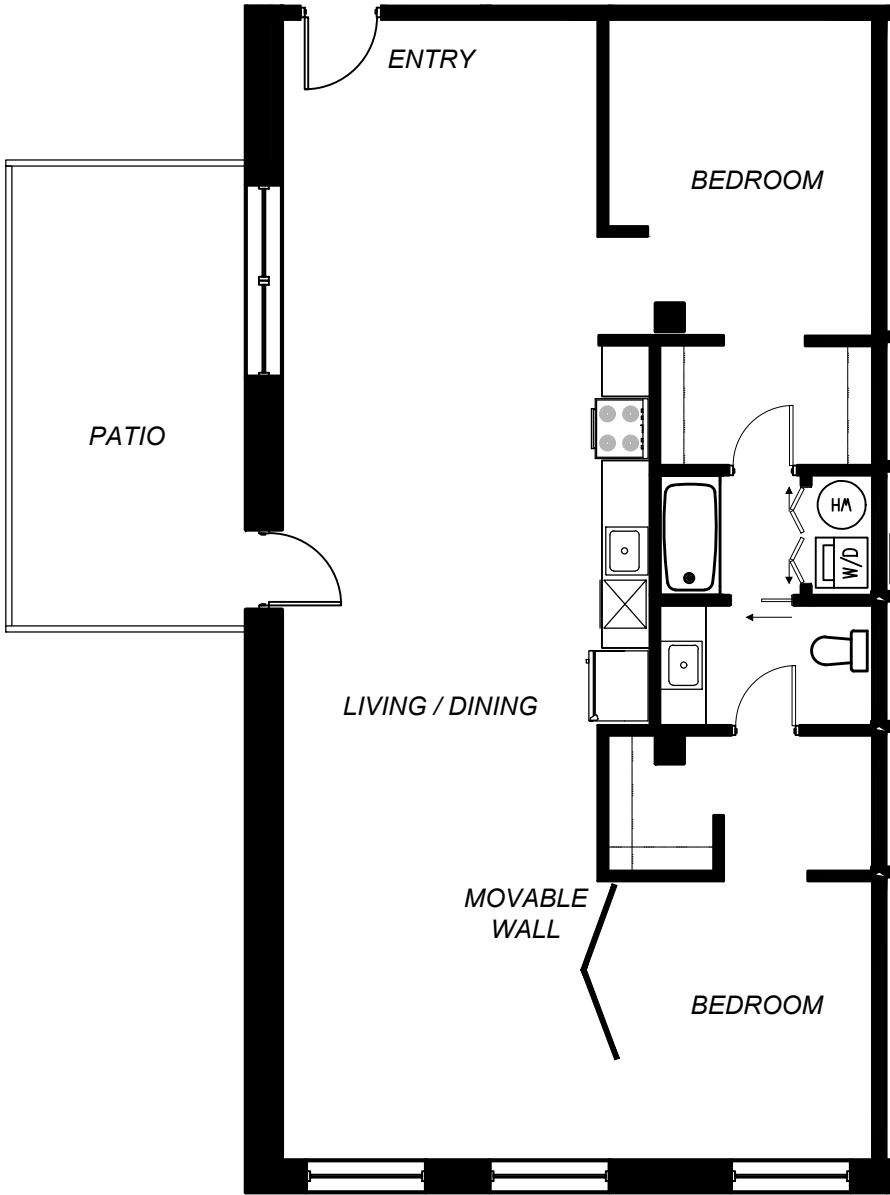

MAJESTIC STOVE LOFTS
2020 Delmar / 2017 Washington Blvd., St. Louis, Missouri 63103

majesticstovelofts.com
314-621-4054

LEAVITT BOX ~
UNIT L102 - 1,167 sqft.

MAJESTIC STOVE LOFTS
2020 Delmar / 2017 Washington Blvd., St. Louis, Missouri 63103

majesticstovelofts.com
314-621-4054

LEAVITT BOX ~
UNIT L103 - 1,061 sqft.

majesticstovelofts.com

314-621-4054

MAJESTIC STOVE LOFTS

2020 Delmar / 2017 Washington Blvd., St. Louis, Missouri 63103

LEAVITT BOX ~
UNIT L104 - 1,061 sqft.

majesticstovelofts.com

314-621-4054

MAJESTIC STOVE LOFTS

2020 Delmar / 2017 Washington Blvd., St. Louis, Missouri 63103

LEAVITT BOX ~
SECOND FLOOR PLAN

majesticstovelofts.com

314-621-4054

MAJESTIC STOVE LOFTS

2020 Delmar / 2017 Washington Blvd., St. Louis, Missouri 63103

LEAVITT BOX ~
UNIT L201 - 955 sqft.

MAJESTIC STOVE LOFTS
2020 Delmar / 2017 Washington Blvd., St. Louis, Missouri 63103

majesticstovelofts.com
314-621-4054