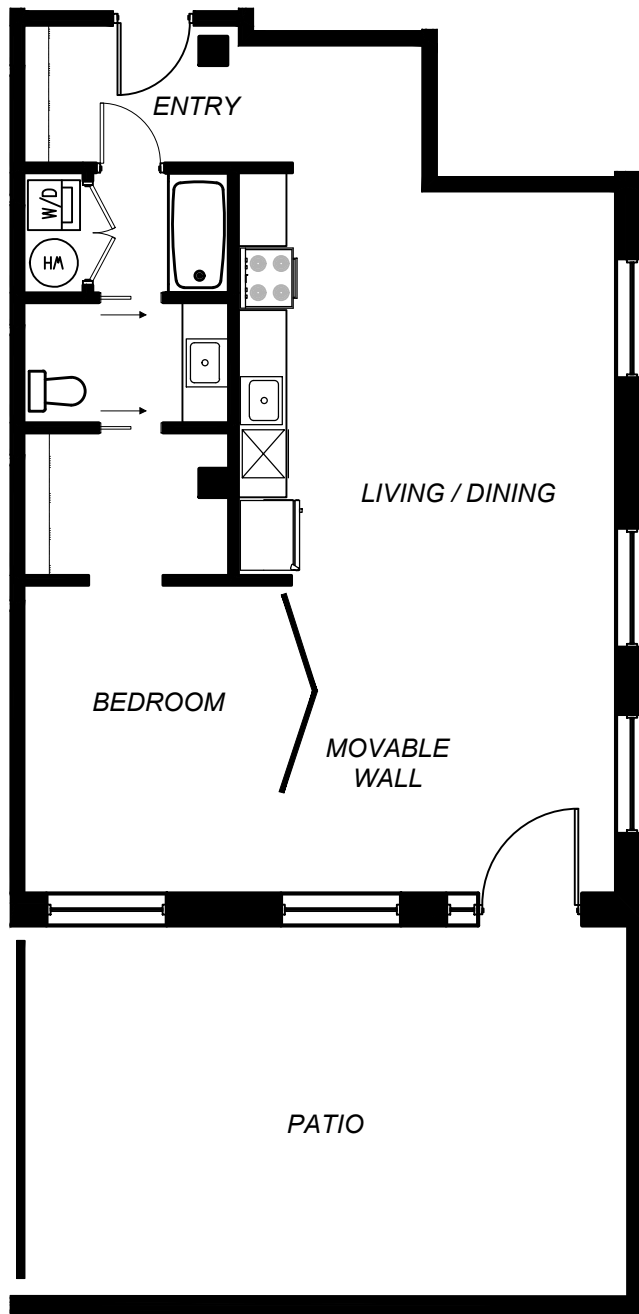

LEAVITT BOX ~
LOWER LEVEL FLOOR PLAN

majesticstovelofts.com

314-621-4054

MAJESTIC STOVE LOFTS

2020 Delmar / 2017 Washington Blvd., St. Louis, Missouri 63103

LEAVITT BOX ~
UNIT LL01 - 773 sqft.

MAJESTIC STOVE LOFTS

2020 Delmar / 2017 Washington Blvd., St. Louis, Missouri 63103

majesticstovelofts.com

314-621-4054

LEAVITT BOX ~
 UNIT LL02 - 1,167 sqft.

majesticstovelofts.com

314-621-4054

MAJESTIC STOVE LOFTS

2020 Delmar / 2017 Washington Blvd., St. Louis, Missouri 63103

LEAVITT BOX ~
UNIT LL03 - 1,061 sqft.

majesticstovelofts.com

314-621-4054

MAJESTIC STOVE LOFTS

2020 Delmar / 2017 Washington Blvd., St. Louis, Missouri 63103

LEAVITT BOX ~
UNIT LL04 - 1,061 sqft.

MAJESTIC STOVE LOFTS
2020 Delmar / 2017 Washington Blvd., St. Louis, Missouri 63103

majesticstovelofts.com
314-621-4054

majesticstovelofts.com

314-621-4054

MAJESTIC STOVE LOFTS

2020 Delmar / 2017 Washington Blvd., St. Louis, Missouri 63103

LEAVITT BOX ~
MAIN FLOOR PLAN

LEAVITT BOX ~
UNIT L101 - 850 sqft.