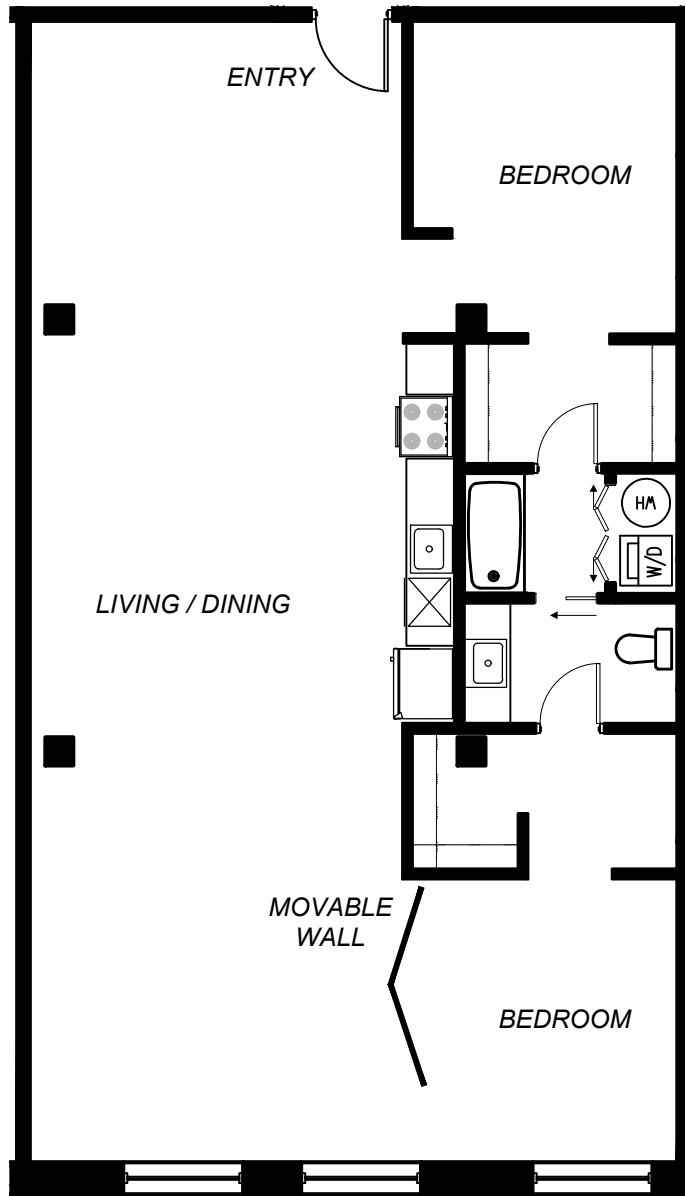

LEAVITT BOX ~
UNIT LL03 - 1,061 sqft.

majesticstovelofts.com

314-621-4054

MAJESTIC STOVE LOFTS

2020 Delmar / 2017 Washington Blvd., St. Louis, Missouri 63103

LEAVITT BOX ~
UNIT LL04 - 1,061 sqft.

MAJESTIC STOVE LOFTS
2020 Delmar / 2017 Washington Blvd., St. Louis, Missouri 63103

majesticstovelofts.com
314-621-4054

majesticstovelofts.com

314-621-4054

MAJESTIC STOVE LOFTS

2020 Delmar / 2017 Washington Blvd., St. Louis, Missouri 63103

LEAVITT BOX ~
MAIN FLOOR PLAN

LEAVITT BOX ~
UNIT L101 - 850 sqft.

MAJESTIC STOVE LOFTS
2020 Delmar / 2017 Washington Blvd., St. Louis, Missouri 63103

majesticstovelofts.com
314-621-4054

LEAVITT BOX ~
UNIT L102 - 1,167 sqft.

MAJESTIC STOVE LOFTS
2020 Delmar / 2017 Washington Blvd., St. Louis, Missouri 63103

majesticstovelofts.com
314-621-4054

LEAVITT BOX ~
UNIT L103 - 1,061 sqft.

majesticstovelofts.com

314-621-4054

MAJESTIC STOVE LOFTS

2020 Delmar / 2017 Washington Blvd., St. Louis, Missouri 63103

LEAVITT BOX ~
UNIT L104 - 1,061 sqft.