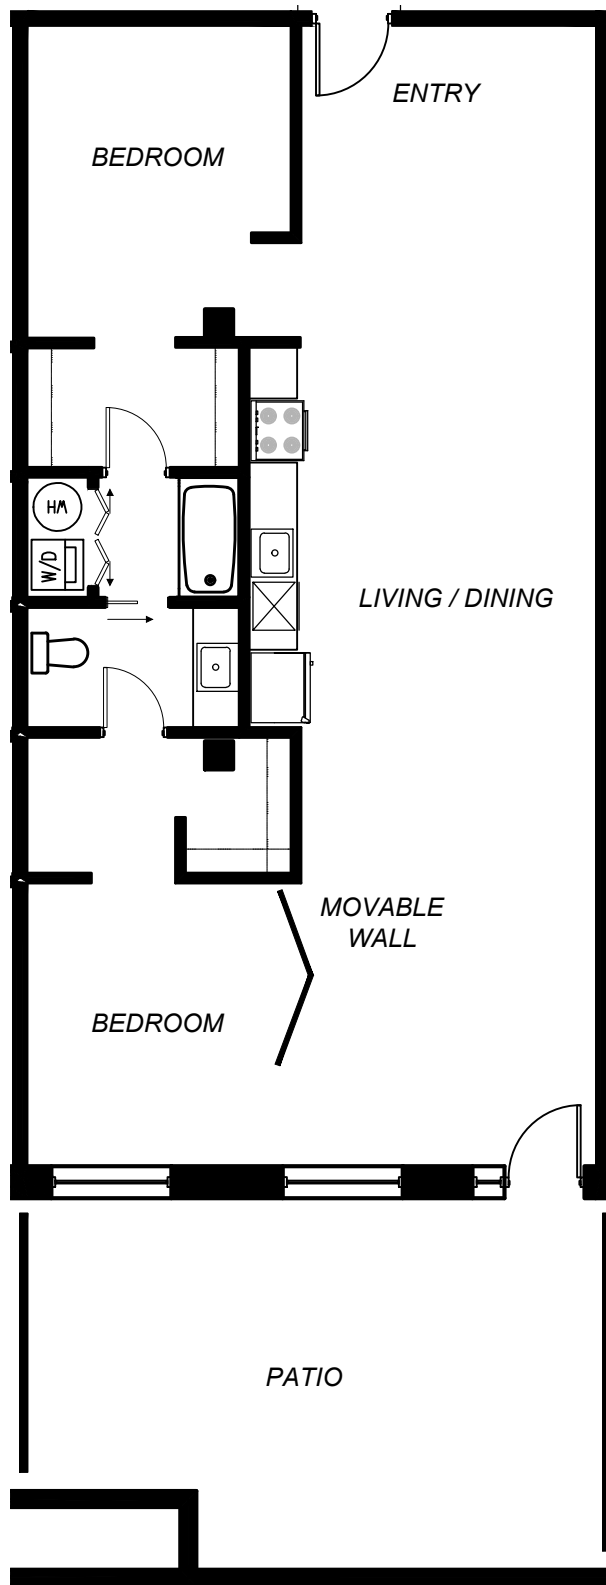

LEAVITT BOX ~
LOWER LEVEL FLOOR PLAN

majesticstovelofts.com

314-621-4054

MAJESTIC STOVE LOFTS

2020 Delmar / 2017 Washington Blvd., St. Louis, Missouri 63103

LEAVITT BOX ~
UNIT LL01 - 773 sqft.

MAJESTIC STOVE LOFTS

2020 Delmar / 2017 Washington Blvd., St. Louis, Missouri 63103

majesticstovelofts.com

314-621-4054

LEAVITT BOX ~
 UNIT LL02 - 1,167 sqft.

majesticstovelofts.com

314-621-4054

MAJESTIC STOVE LOFTS

2020 Delmar / 2017 Washington Blvd., St. Louis, Missouri 63103

LEAVITT BOX ~
UNIT LL03 - 1,061 sqft.

majesticstovelofts.com

314-621-4054

MAJESTIC STOVE LOFTS

2020 Delmar / 2017 Washington Blvd., St. Louis, Missouri 63103

LEAVITT BOX ~
UNIT LL04 - 1,061 sqft.

MAJESTIC STOVE LOFTS
2020 Delmar / 2017 Washington Blvd., St. Louis, Missouri 63103

majesticstovelofts.com
314-621-4054

majesticstovelofts.com

314-621-4054

MAJESTIC STOVE LOFTS

2020 Delmar / 2017 Washington Blvd., St. Louis, Missouri 63103

LEAVITT BOX ~
MAIN FLOOR PLAN

LEAVITT BOX ~
UNIT L101 - 850 sqft.