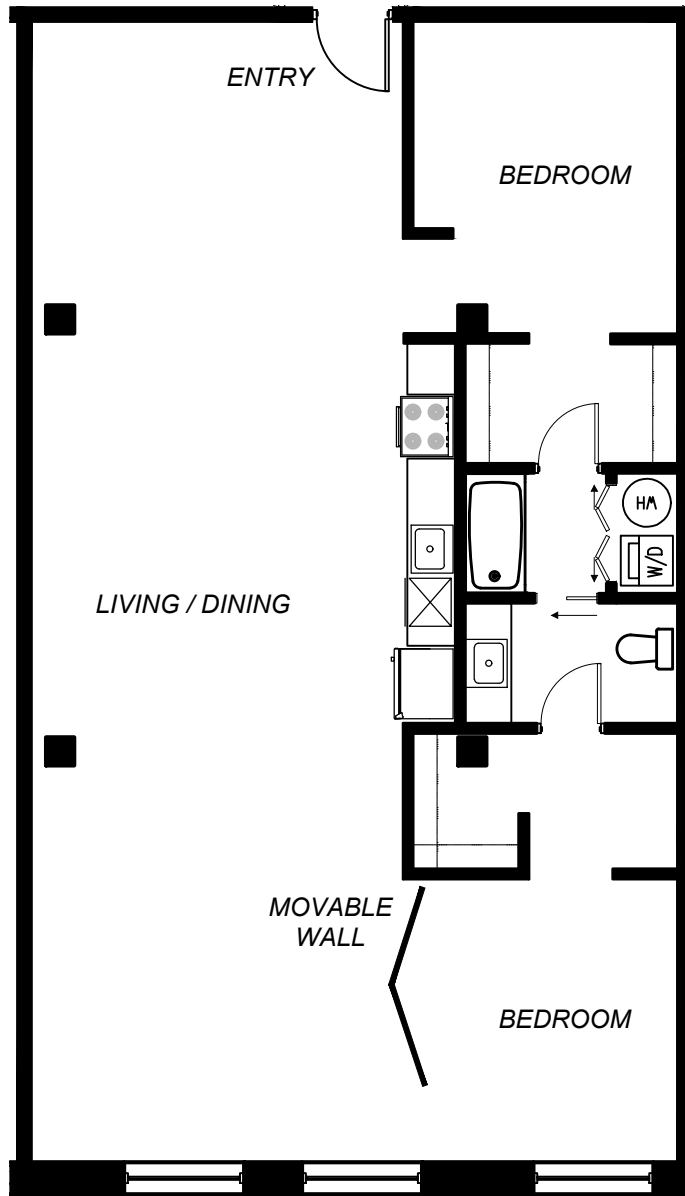

majesticstovelofts.com

314-621-4054

MAJESTIC STOVE LOFTS

2020 Delmar / 2017 Washington Blvd., St. Louis, Missouri 63103

LEAVITT BOX ~
SECOND FLOOR PLAN

majesticstovelofts.com

314-621-4054

MAJESTIC STOVE LOFTS

2020 Delmar / 2017 Washington Blvd., St. Louis, Missouri 63103

LEAVITT BOX ~
UNIT L201 - 955 sqft.

MAJESTIC STOVE LOFTS
2020 Delmar / 2017 Washington Blvd., St. Louis, Missouri 63103

majesticstovelofts.com
314-621-4054

LEAVITT BOX ~
UNIT 202 - 1,167 sqft.

MAJESTIC STOVE LOFTS
2020 Delmar / 2017 Washington Blvd., St. Louis, Missouri 63103

majesticstovelofts.com
314-621-4054

LEAVITT BOX ~
UNIT L203 - 1,061 sqft.

majesticstovelofts.com
314-621-4054

MAJESTIC STOVE LOFTS
2020 Delmar / 2017 Washington Blvd., St. Louis, Missouri 63103

LEAVITT BOX ~
UNIT L204 - 1,061 sqft.

MAJESTIC STOVE LOFTS
2020 Delmar / 2017 Washington Blvd., St. Louis, Missouri 63103