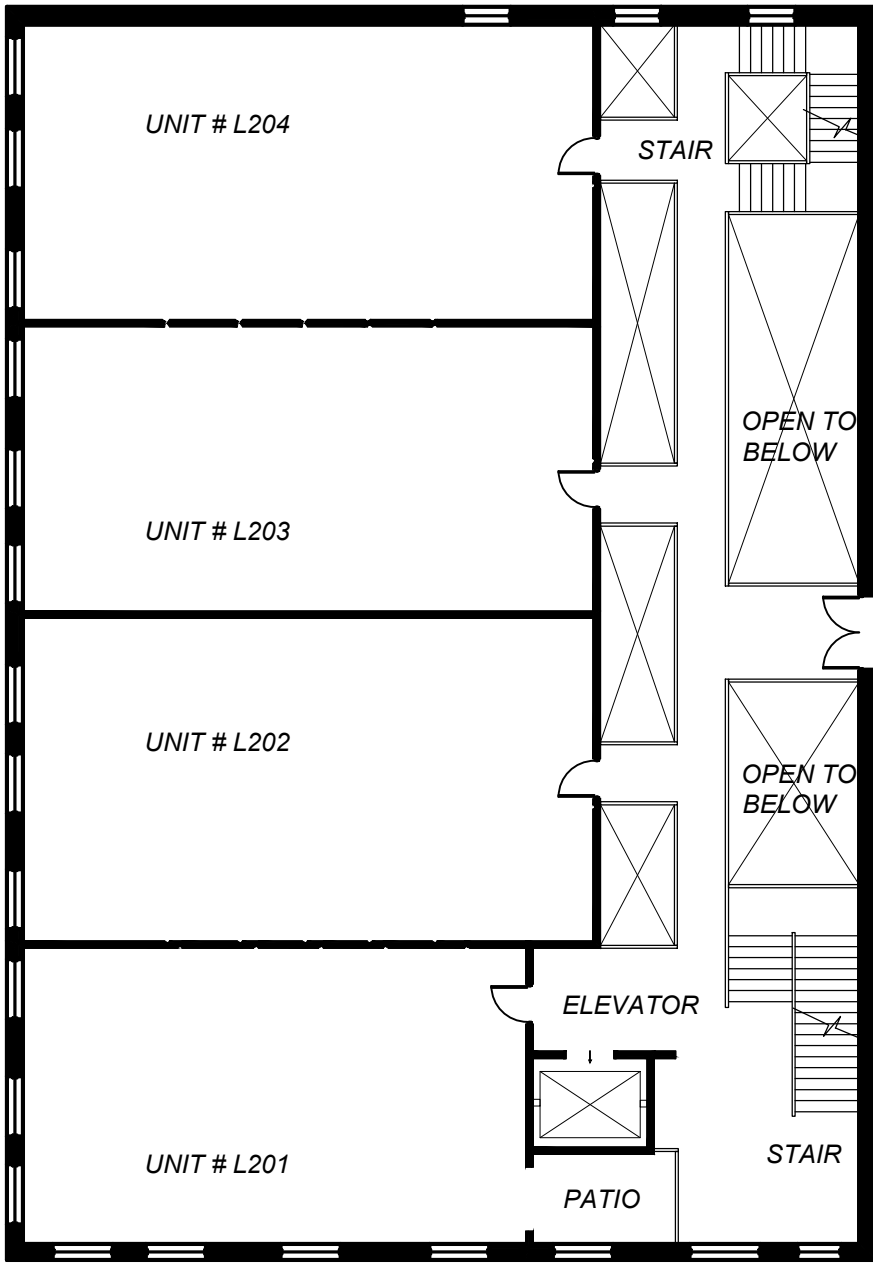

LEAVITT BOX ~
SECOND FLOOR PLAN

majesticstovelofts.com

314-621-4054

MAJESTIC STOVE LOFTS

2020 Delmar / 2017 Washington Blvd., St. Louis, Missouri 63103