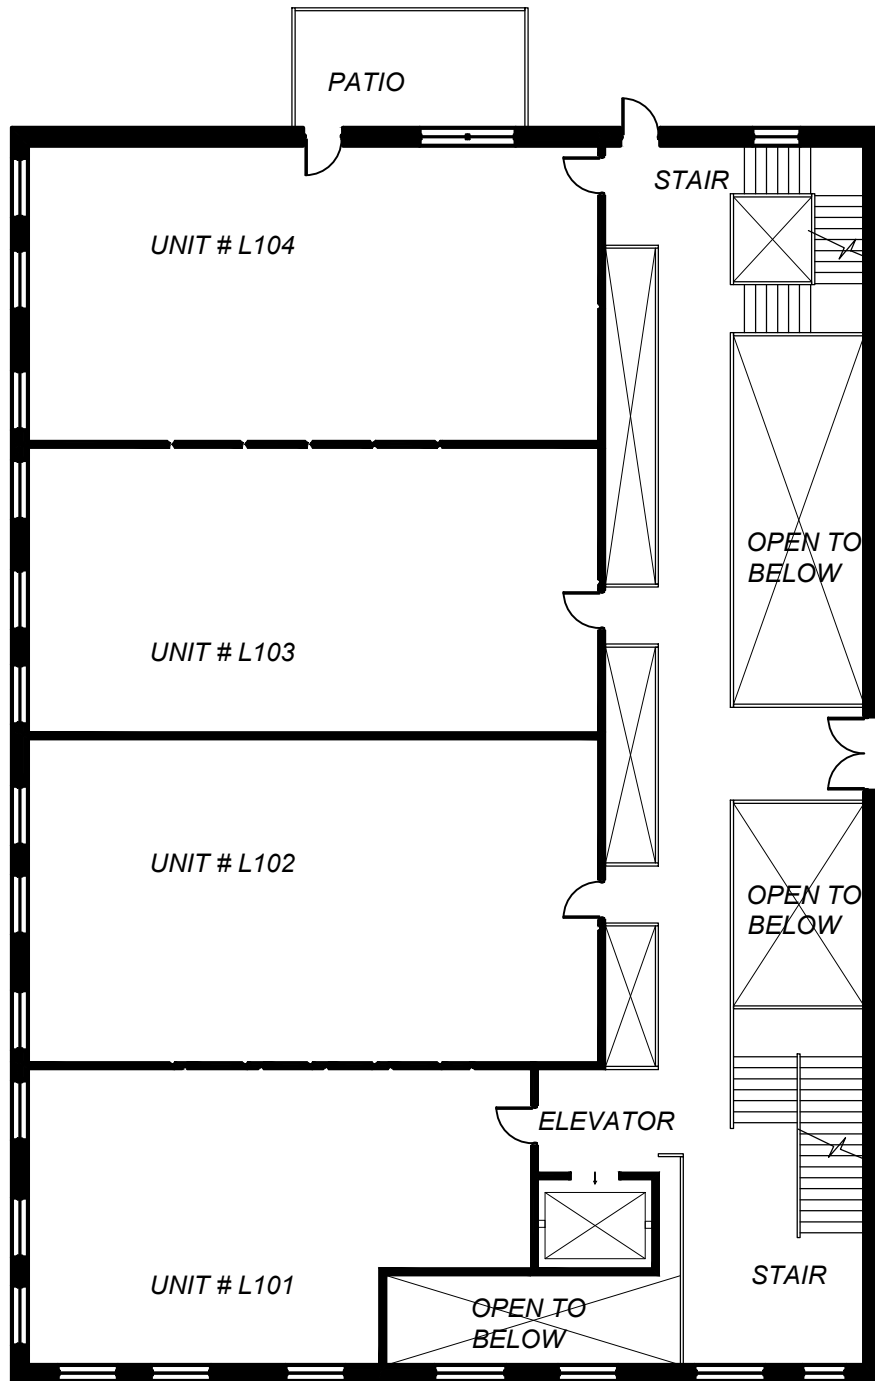

LEAVITT BOX ~
UNIT LL03 - 1,061 sqft.

majesticstovelofts.com

314-621-4054

MAJESTIC STOVE LOFTS

2020 Delmar / 2017 Washington Blvd., St. Louis, Missouri 63103

LEAVITT BOX ~
UNIT LL04 - 1,061 sqft.

MAJESTIC STOVE LOFTS
2020 Delmar / 2017 Washington Blvd., St. Louis, Missouri 63103

majesticstovelofts.com
314-621-4054

majesticstovelofts.com

314-621-4054

MAJESTIC STOVE LOFTS

2020 Delmar / 2017 Washington Blvd., St. Louis, Missouri 63103

LEAVITT BOX ~
MAIN FLOOR PLAN

LEAVITT BOX ~
UNIT L101 - 850 sqft.

MAJESTIC STOVE LOFTS
2020 Delmar / 2017 Washington Blvd., St. Louis, Missouri 63103

majesticstovelofts.com
314-621-4054

LEAVITT BOX ~
UNIT L102 - 1,167 sqft.

MAJESTIC STOVE LOFTS
2020 Delmar / 2017 Washington Blvd., St. Louis, Missouri 63103