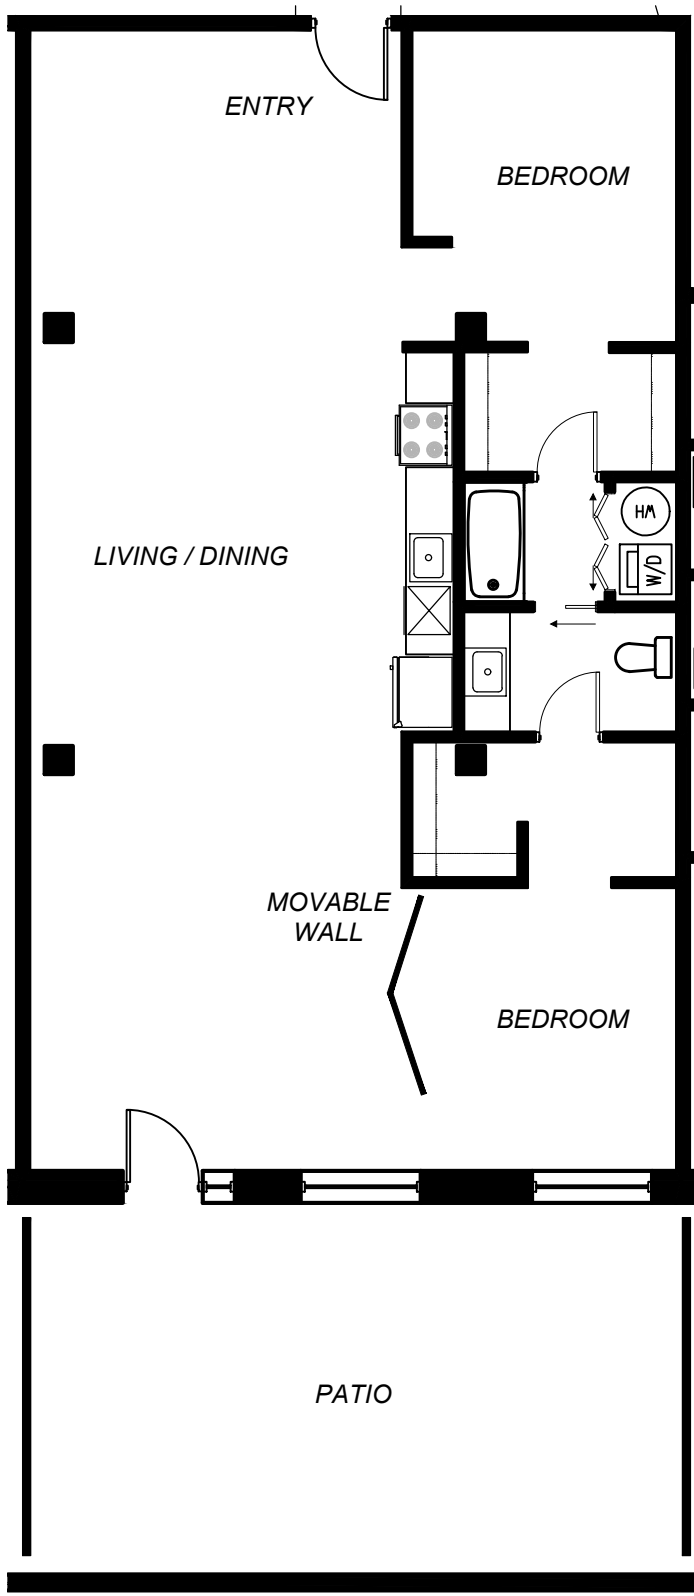

LEAVITT BOX ~
LOWER LEVEL FLOOR PLAN

majesticstovelofts.com

314-621-4054

MAJESTIC STOVE LOFTS

2020 Delmar / 2017 Washington Blvd., St. Louis, Missouri 63103

LEAVITT BOX ~
UNIT LL01 - 773 sqft.

MAJESTIC STOVE LOFTS

2020 Delmar / 2017 Washington Blvd., St. Louis, Missouri 63103

majesticstovelofts.com

314-621-4054

LEAVITT BOX ~
 UNIT LL02 - 1,167 sqft.

majesticstovelofts.com

314-621-4054

MAJESTIC STOVE LOFTS

2020 Delmar / 2017 Washington Blvd., St. Louis, Missouri 63103

LEAVITT BOX ~
UNIT LL03 - 1,061 sqft.

majesticstovelofts.com

314-621-4054

MAJESTIC STOVE LOFTS

2020 Delmar / 2017 Washington Blvd., St. Louis, Missouri 63103

LEAVITT BOX ~
UNIT LL04 - 1,061 sqft.

MAJESTIC STOVE LOFTS
2020 Delmar / 2017 Washington Blvd., St. Louis, Missouri 63103