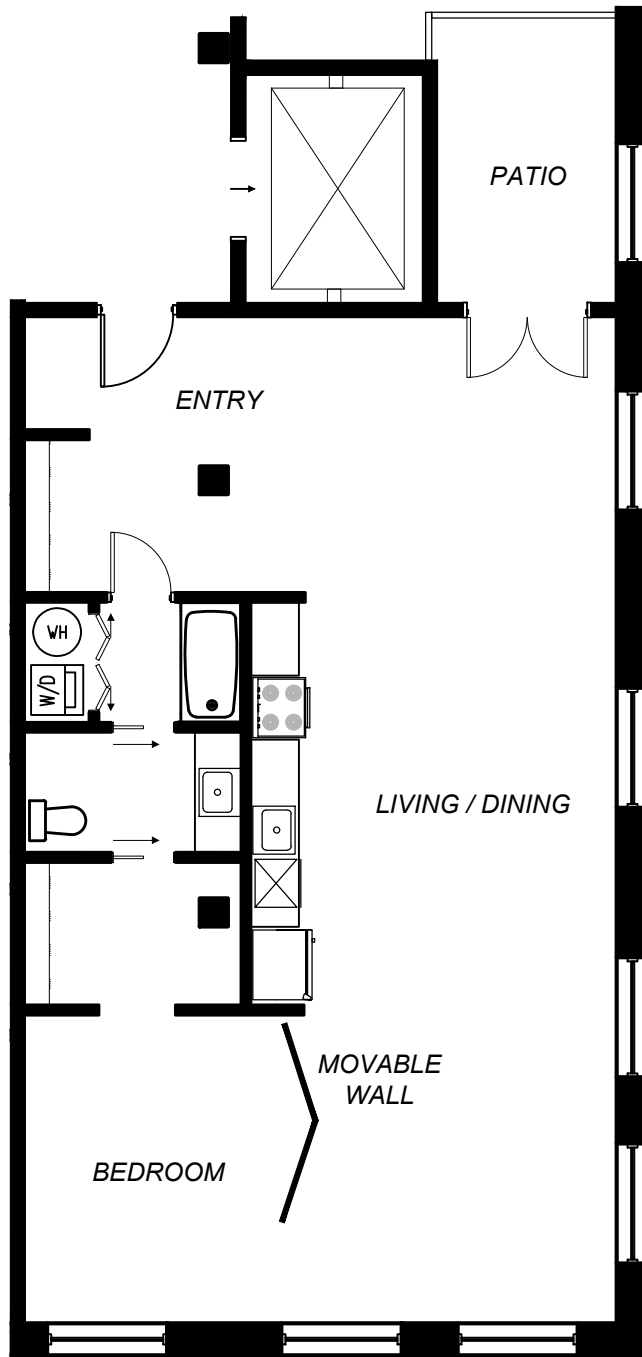

majesticstovelofts.com
314-621-4054

LEAVITT BOX ~
UNIT L103 - 1,061 sqft.

majesticstovelofts.com

314-621-4054

MAJESTIC STOVE LOFTS

2020 Delmar / 2017 Washington Blvd., St. Louis, Missouri 63103

LEAVITT BOX ~
UNIT L104 - 1,061 sqft.

majesticstovelofts.com

314-621-4054

MAJESTIC STOVE LOFTS

2020 Delmar / 2017 Washington Blvd., St. Louis, Missouri 63103

LEAVITT BOX ~
SECOND FLOOR PLAN

majesticstovelofts.com

314-621-4054

MAJESTIC STOVE LOFTS

2020 Delmar / 2017 Washington Blvd., St. Louis, Missouri 63103

LEAVITT BOX ~
UNIT L201 - 955 sqft.

MAJESTIC STOVE LOFTS
2020 Delmar / 2017 Washington Blvd., St. Louis, Missouri 63103

majesticstovelofts.com
314-621-4054

LEAVITT BOX ~
UNIT 202 - 1,167 sqft.

MAJESTIC STOVE LOFTS
2020 Delmar / 2017 Washington Blvd., St. Louis, Missouri 63103

majesticstovelofts.com
314-621-4054

LEAVITT BOX ~
UNIT L203 - 1,061 sqft.

majesticstovelofts.com
314-621-4054