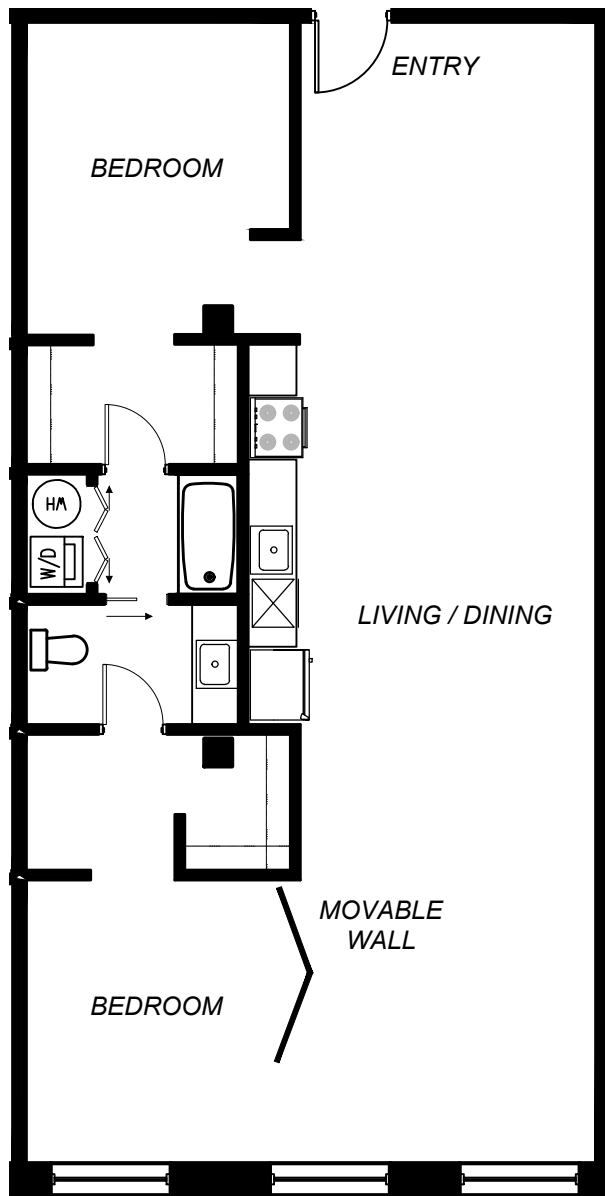

majesticstovelofts.com
314-621-4054

majesticstovelofts.com

314-621-4054

MAJESTIC STOVE LOFTS

2020 Delmar / 2017 Washington Blvd., St. Louis, Missouri 63103

LEAVITT BOX ~
MAIN FLOOR PLAN

LEAVITT BOX ~
UNIT L101 - 850 sqft.

MAJESTIC STOVE LOFTS
2020 Delmar / 2017 Washington Blvd., St. Louis, Missouri 63103

majesticstovelofts.com
314-621-4054

LEAVITT BOX ~
UNIT L102 - 1,167 sqft.

MAJESTIC STOVE LOFTS
2020 Delmar / 2017 Washington Blvd., St. Louis, Missouri 63103

majesticstovelofts.com
314-621-4054

LEAVITT BOX ~
UNIT L103 - 1,061 sqft.

majesticstovelofts.com

314-621-4054

MAJESTIC STOVE LOFTS

2020 Delmar / 2017 Washington Blvd., St. Louis, Missouri 63103

LEAVITT BOX ~
UNIT L104 - 1,061 sqft.

majesticstovelofts.com

314-621-4054

MAJESTIC STOVE LOFTS

2020 Delmar / 2017 Washington Blvd., St. Louis, Missouri 63103

LEAVITT BOX ~
SECOND FLOOR PLAN

majesticstovelofts.com

314-621-4054

MAJESTIC STOVE LOFTS