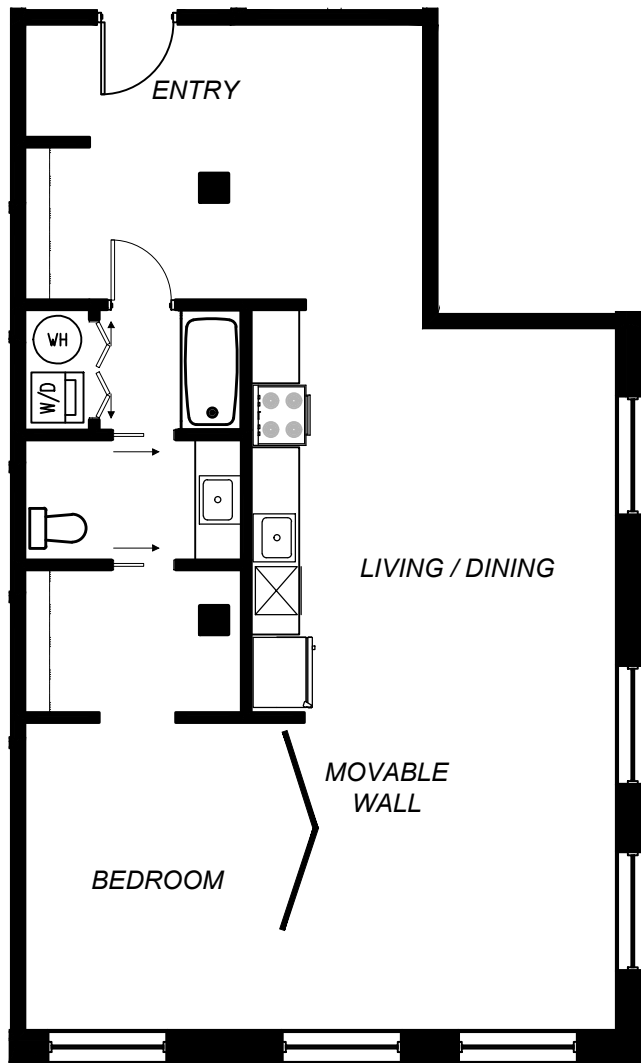

LEAVITT BOX ~
UNIT LL03 - 1,061 sqft.

majesticstovelofts.com

314-621-4054

MAJESTIC STOVE LOFTS

2020 Delmar / 2017 Washington Blvd., St. Louis, Missouri 63103

LEAVITT BOX ~
UNIT LL04 - 1,061 sqft.

MAJESTIC STOVE LOFTS
2020 Delmar / 2017 Washington Blvd., St. Louis, Missouri 63103

majesticstovelofts.com
314-621-4054

majesticstovelofts.com

314-621-4054

MAJESTIC STOVE LOFTS

2020 Delmar / 2017 Washington Blvd., St. Louis, Missouri 63103

LEAVITT BOX ~
MAIN FLOOR PLAN

LEAVITT BOX ~
UNIT L101 - 850 sqft.

MAJESTIC STOVE LOFTS
2020 Delmar / 2017 Washington Blvd., St. Louis, Missouri 63103

majesticstovelofts.com
314-621-4054

LEAVITT BOX ~
UNIT L102 - 1,167 sqft.

MAJESTIC STOVE LOFTS
2020 Delmar / 2017 Washington Blvd., St. Louis, Missouri 63103

majesticstovelofts.com
314-621-4054

LEAVITT BOX ~
UNIT L103 - 1,061 sqft.

majesticstovelofts.com

314-621-4054

MAJESTIC STOVE LOFTS

2020 Delmar / 2017 Washington Blvd., St. Louis, Missouri 63103

LEAVITT BOX ~
UNIT L104 - 1,061 sqft.